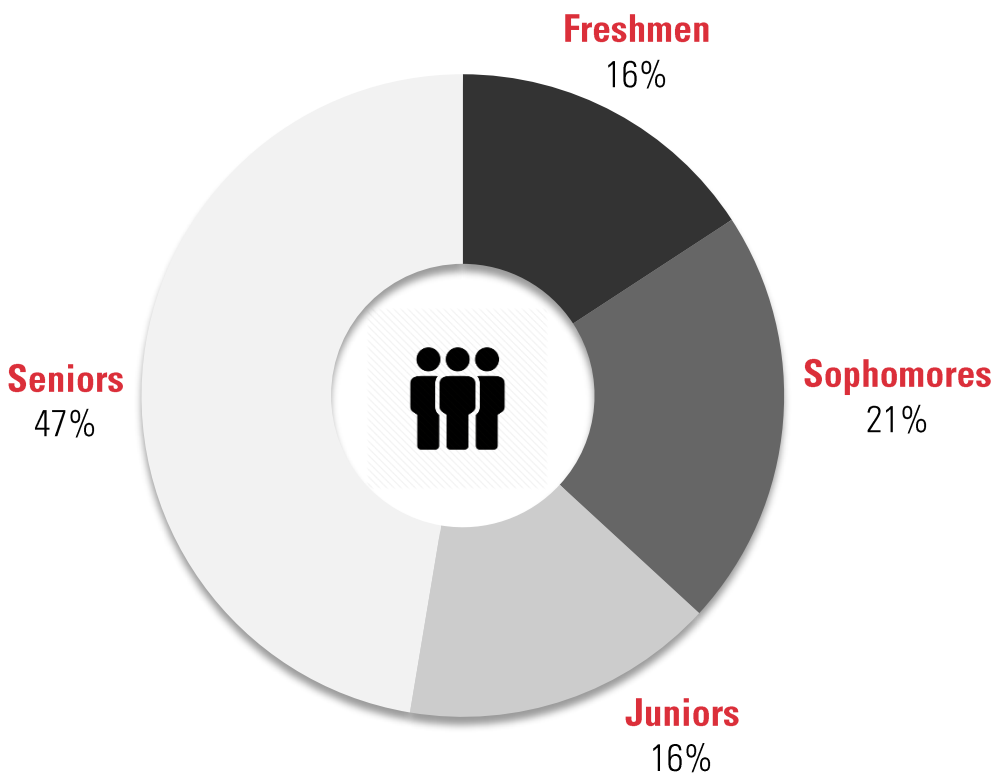

$90,000
in scholarships
$18,332
in experiential funds